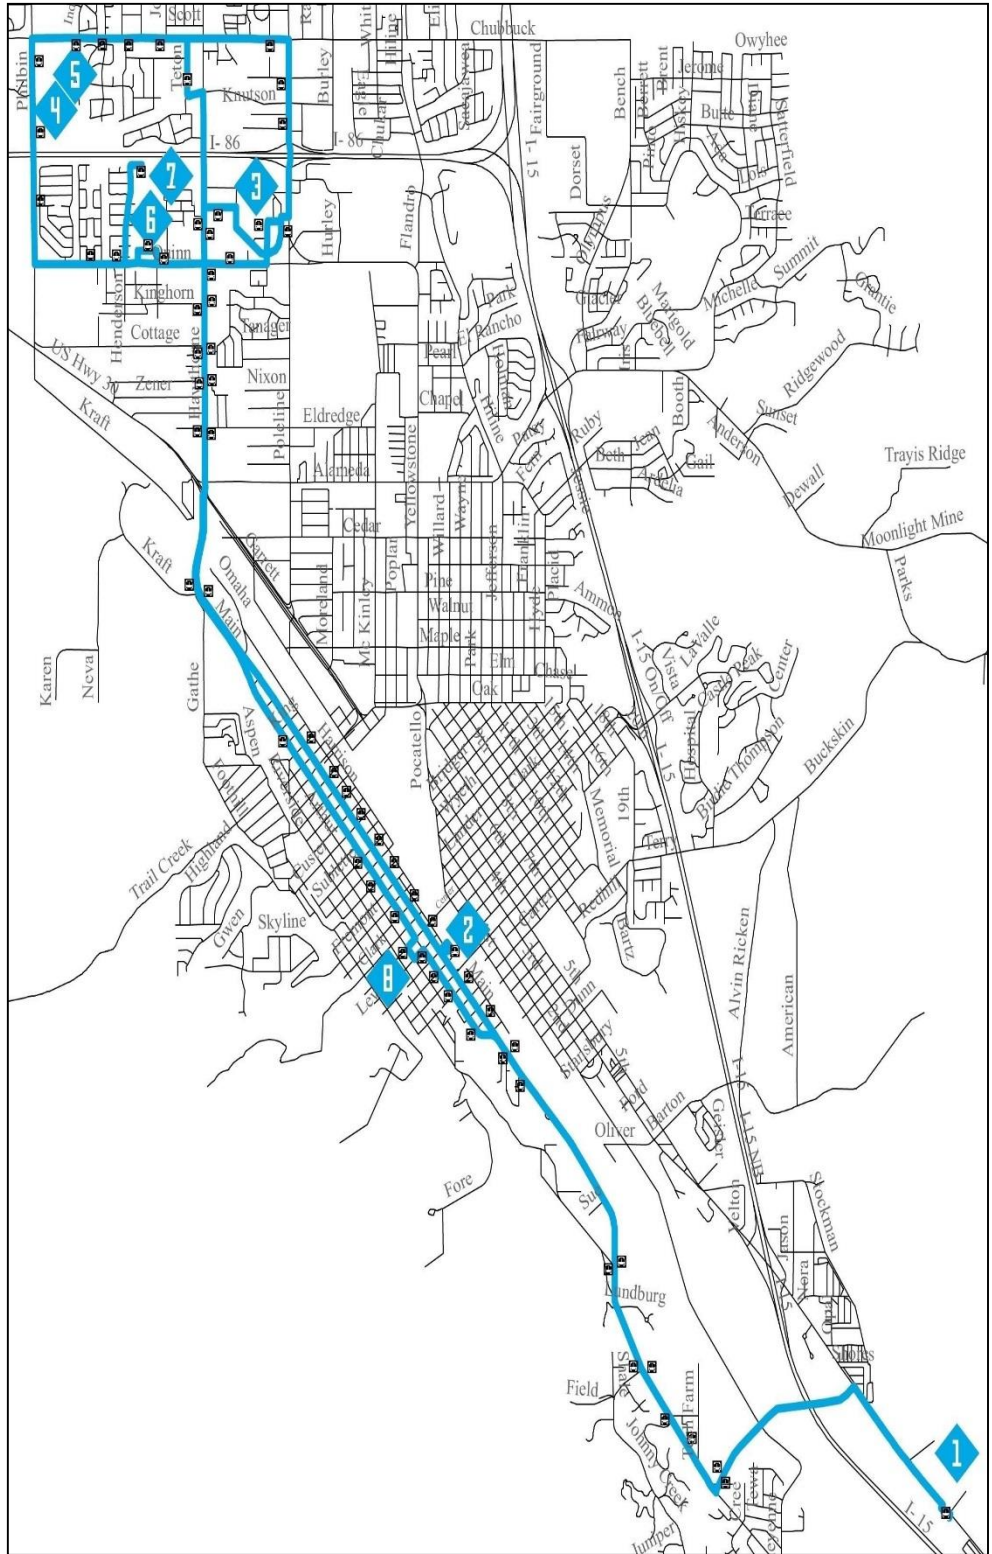

F Route Schedule

Effective September 17, 2018

MONDAY - FRIDAY ONLY
(ONLY operates during indicated times)

****MORNING****

Stop:	Location:	Time:
1	PRT Transit Center	6:55am
2	Bonneville @ U.P. Avenue	7:05am
3	Pine Ridge Mall	7:22am
4	Philbin @ Connor Academy	7:30am
5	Chubbuck @ Independence	7:32am
6	O.K. Ward Park	7:45am
7	Jessie Clark Ln. @ Gem Prep School	7:50am
8	Marshall Public Library	8:05am
1	PRT Transit Center	8:15am

****AFTERNOON****

1	PRT Transit Center	2:35pm
2	Bonneville at U.P. Avenue	2:45pm
4	Philbin @ Connor Academy	2:58pm
5	Chubbuck @ Independence	3:00pm
3	Pine Ridge Mall	3:10pm
7	Jessie Clark Ln. @ Gem Prep School	3:20pm
5	Chubbuck @ Independence	3:28pm
8	Marshall Public Library	3:45pm
1	PRT Transit Center	3:55pm

PRT bus stops are indicated on the map with the time points numbered.

All scheduled times are minutes after the hour with common transfer points shaded in gray.

For more information,
 please call 208-234-ABUS (2287)
www.pocatellotransit.com