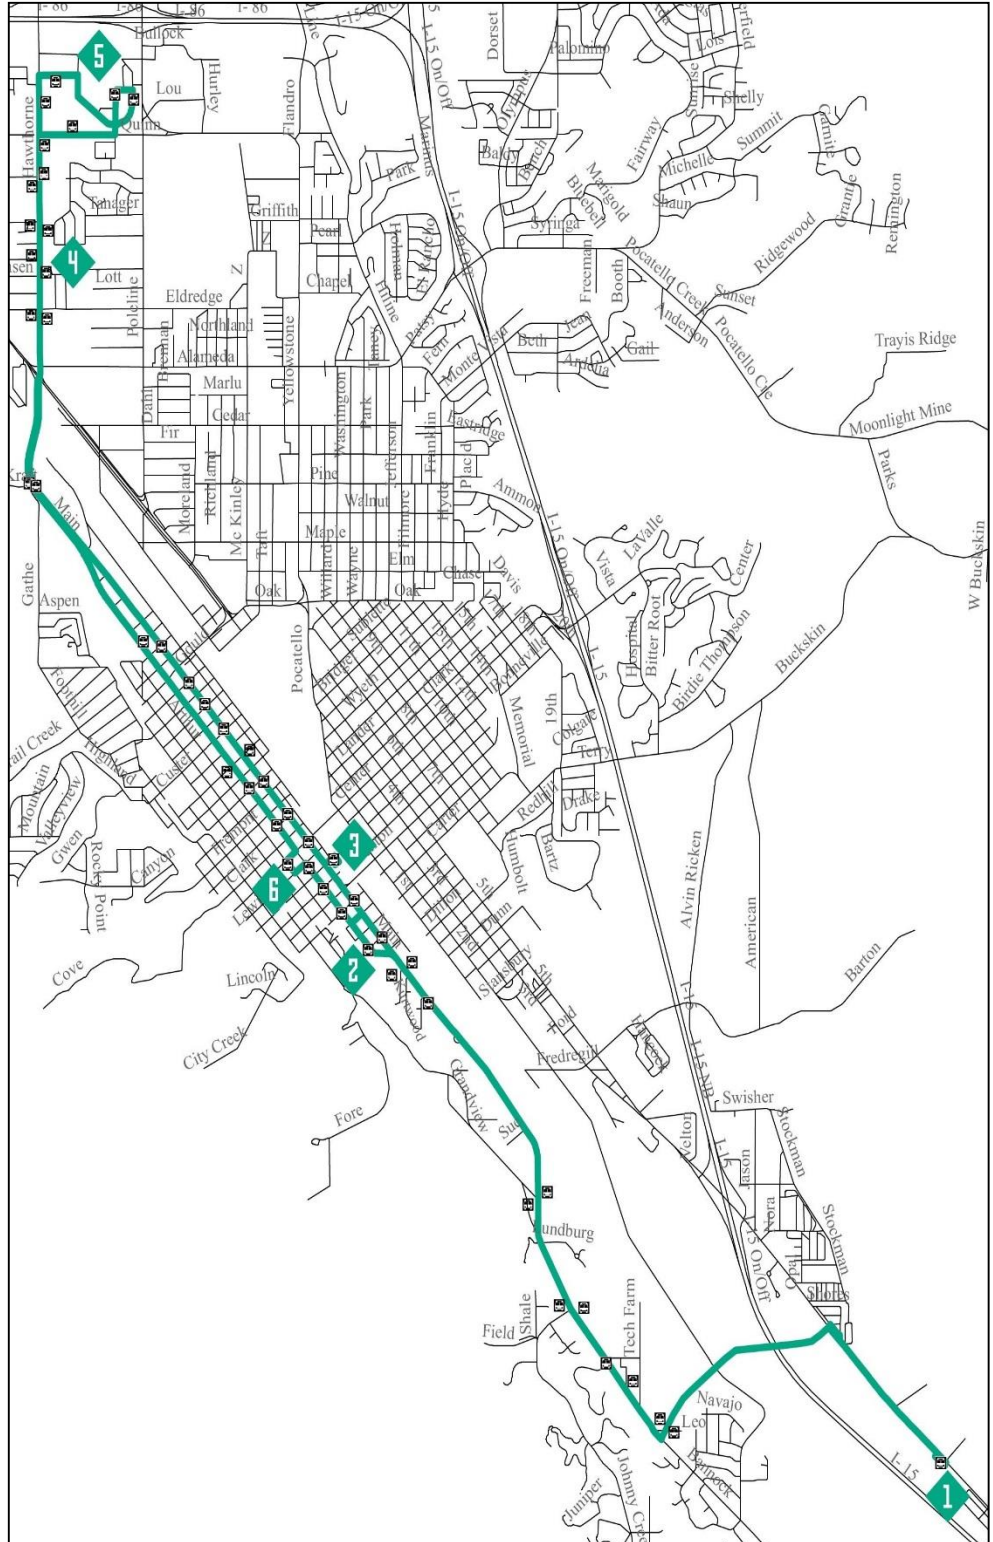

G Route Schedule

Effective October 1, 2016

**MONDAY, TUESDAY,
THURSDAY, & FRIDAY ONLY**
(ONLY operates during indicated times)

Stop:	Location:	Time:
1	PRT Transit Center	3:15pm
2	Arthur @ Terry (PCCS)	3:24pm
3	Bonneville @ U.P. Avenue	3:26pm
4	Hawthorne @ Jensen	3:33pm
5	Pine Ridge Mall	3:37pm
6	Marshall Public Library	3:50pm
1	PRT Transit Center	4:00pm

WEDNESDAY ONLY
(ONLY operates during indicated times)

1	PRT Transit Center	12:15pm
2	Arthur @ Terry (PCCS)	12:24pm
3	Bonneville @ U.P.	12:26pm
4	Hawthorne @ Jensen	12:33pm
5	Pine Ridge Mall	12:37pm
6	Marshall Public Library	12:50pm
1	PRT Transit Center	1:00pm

PRT bus stops are indicated on the map with the time points numbered.

All scheduled times are minutes after the hour with common transfer points shaded in gray.

For more information,
please call 234-ABUS (2287)
www.pocatellotransit.com