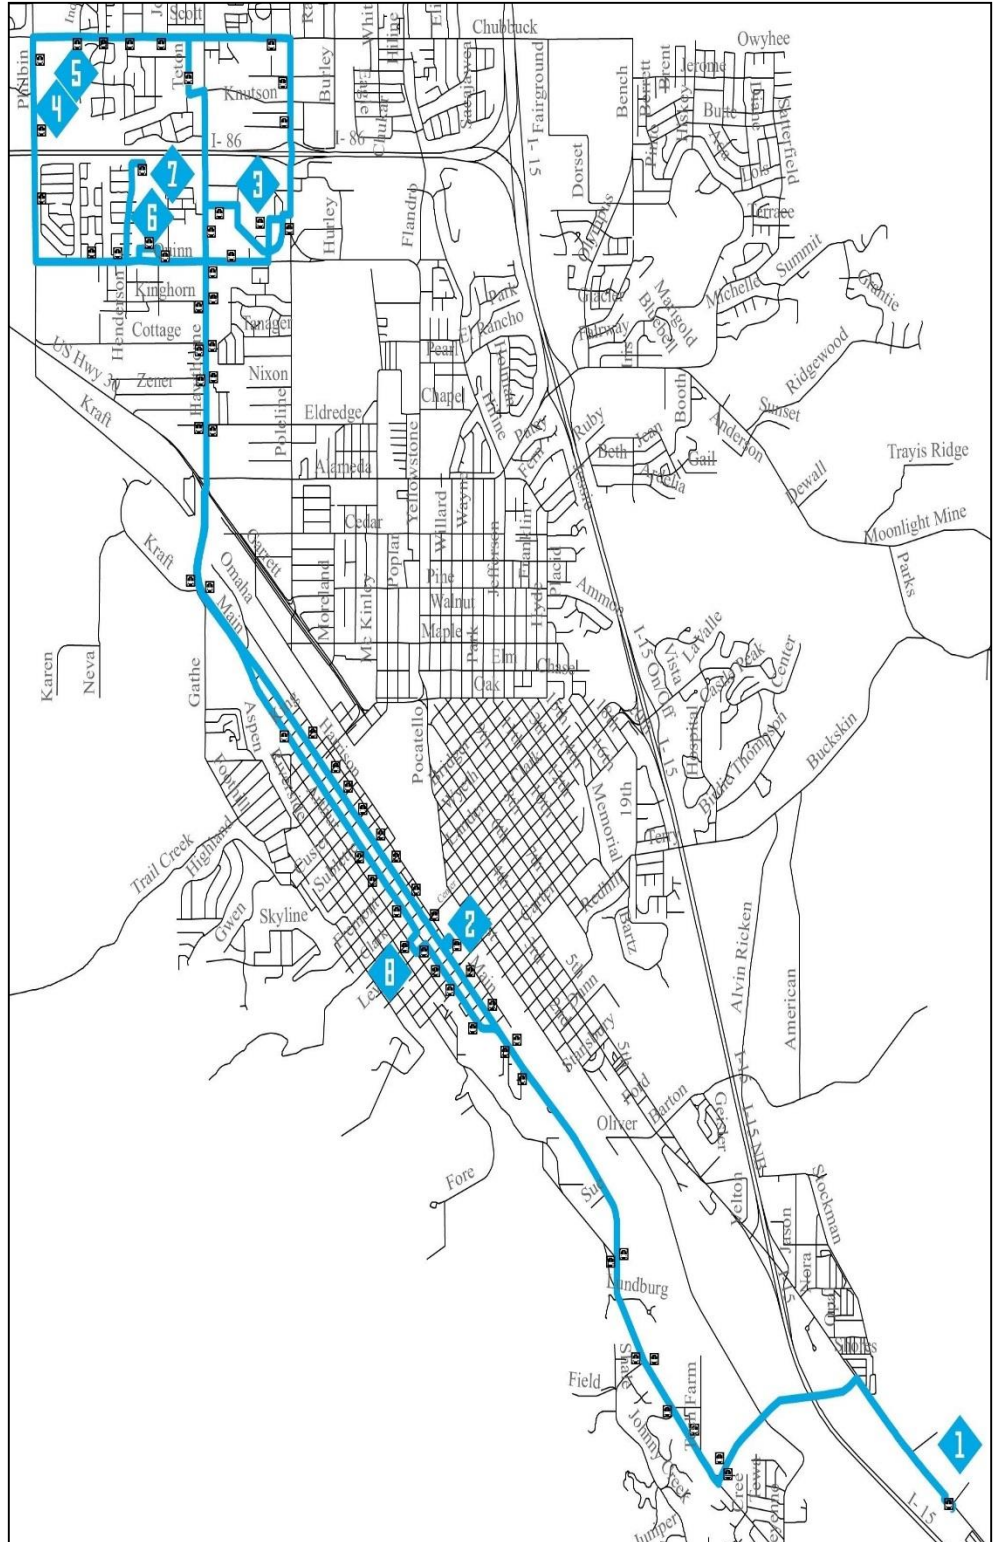

F Route Schedule

Effective October 1, 2016

MONDAY - FRIDAY ONLY
 (ONLY operates during indicated times)

****MORNING****

Stop:	Location:	Time:
1	PRT Transit Center	7:10am
2	Bonneville @ U.P. Avenue	7:20am
3	Pine Ridge Mall	7:37am
4	Philbin @ Connor Academy	7:45am
5	Chubbuck @ Independence	7:47am
6	O.K. Ward Park	8:00am
7	Jessie Clark Ln. @ Gem Prep School	8:05am
8	Marshall Public Library	8:20am
1	PRT Transit Center	8:30am

****AFTERNOON****

1	PRT Transit Center	2:25pm
2	Bonneville at U.P. Avenue	2:35pm
4	Philbin @ Connor Academy	2:48pm
5	Chubbuck @ Independence	2:50pm
3	Pine Ridge Mall	3:00pm
7	Jessie Clark Ln. @ Gem Prep School	3:10pm
5	Chubbuck @ Independence	3:18pm
8	Marshall Public Library	3:35pm
1	PRT Transit Center	3:45pm

PRT bus stops are indicated on the map with the time points numbered.

All scheduled times are minutes after the hour with common transfer points shaded in gray.

For more information,
 please call 234-ABUS (2287)
www.pocatellotransit.com