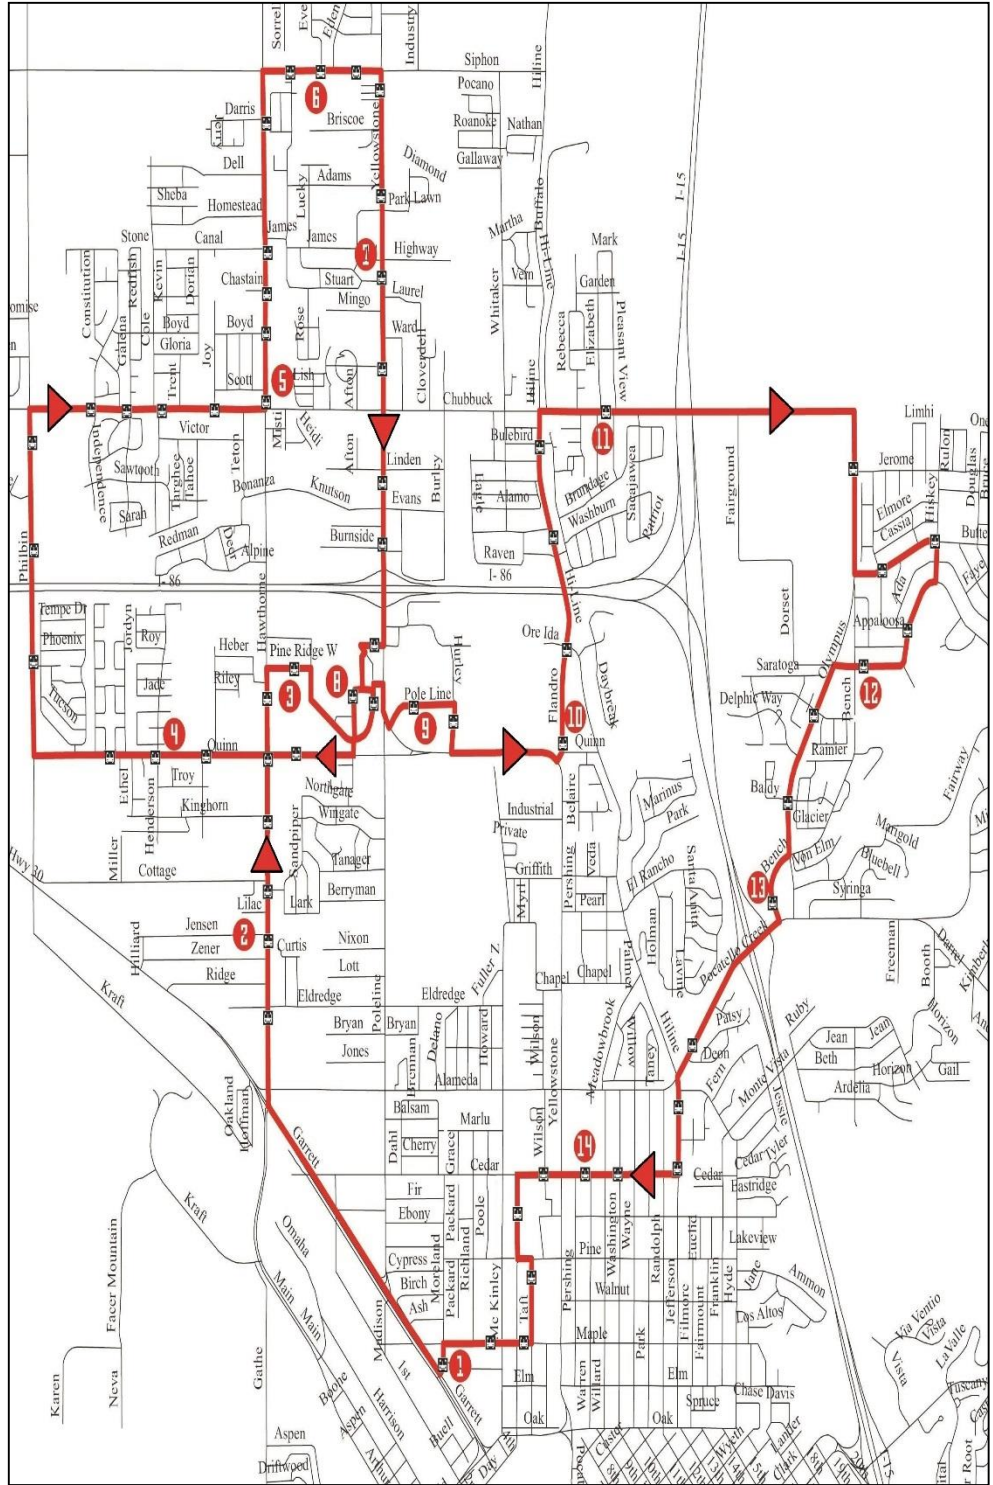

C Route Schedule

Effective October 1, 2016

7:11am to 6:00pm (Monday-Friday)
(No Saturday Service)

Stop:	Location:	Time:
1	Westwood Mall	:11
2	Hawthorne @ Jensen	:14
3	Allstate Center / Home Depot	:17
4	Quinn @ Henderson	:22
5	Hawthorne @ Chubbuck	:27
6	Siphon @ Eve	:31
7	Yellowstone @ Stuart	:33
8	Pine Ridge Mall	:37
9	Pocatello Square	:40
10	Flandro @ Hiline	:44
11	Chubbuck @ Mountlake	:46
12	Highland High School	:50
13	Bench @ Pocatello Creek	:53
14	Cedar @ Warren	:00
1	Westwood Mall	:11

PRT bus stops are indicated on the map with the time points numbered.

All scheduled times are minutes after the hour with common transfer points shaded in gray.

**For more information,
 please call 234-ABUS (2287)
www.pocatellotransit.com**