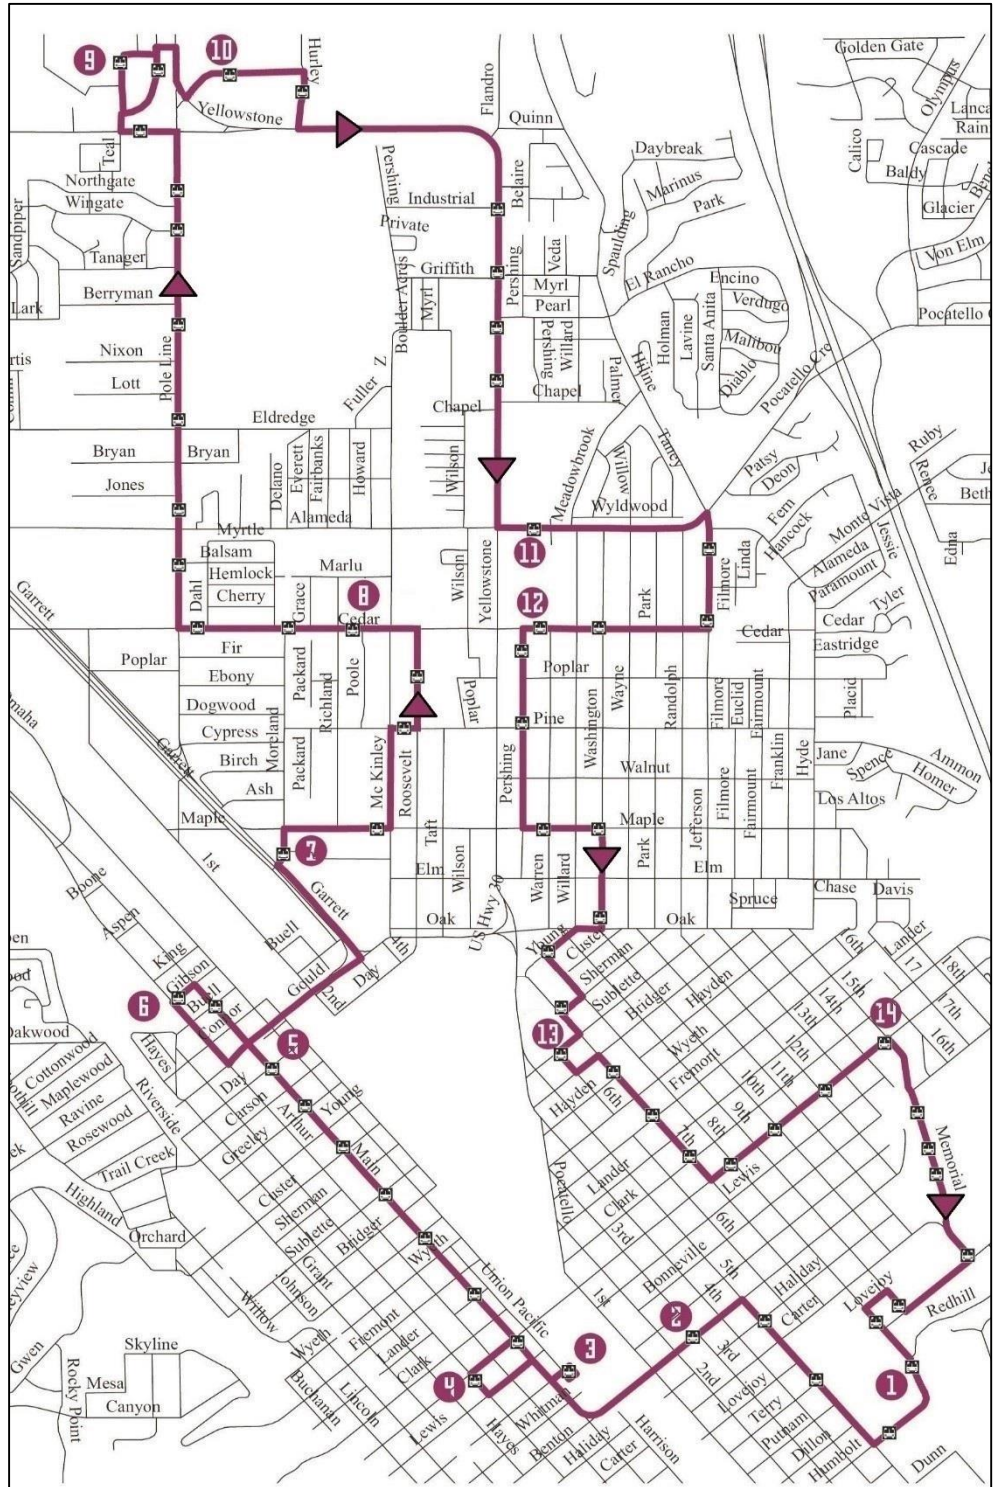

A Route Schedule

Effective October 8, 2018

6:13am to 6:13pm (Monday-Friday)		
9:13am to 5:13pm (Saturday)		
Stop:	Location:	Time:
1	ISU Student Union	:13
2	Benton @ Albertsons	:16
3	Bonneville @ U.P. Avenue	:18
4	Marshall Public Library	:28
5	Main @ Day	:31
6	Gibson @ Arthur	:32
7	Westwood Mall	:35
8	Cedar @ Poole	:37
9	Pine Ridge Mall	:45
10	Pocatello Square	:48
11	Alameda @ Fred Meyer	:52
12	Cedar @ Warren	:00
13	6th @ Sublette	:05
14	Center @ 15th	:08
1	ISU Student Union	:13

PRT bus stops are indicated on the map with the time points numbered.

All scheduled times are minutes after the hour with common transfer points shaded in gray.

**For more information,
 please call 208-234-ABUS (2287)
www.pocatellotransit.com**