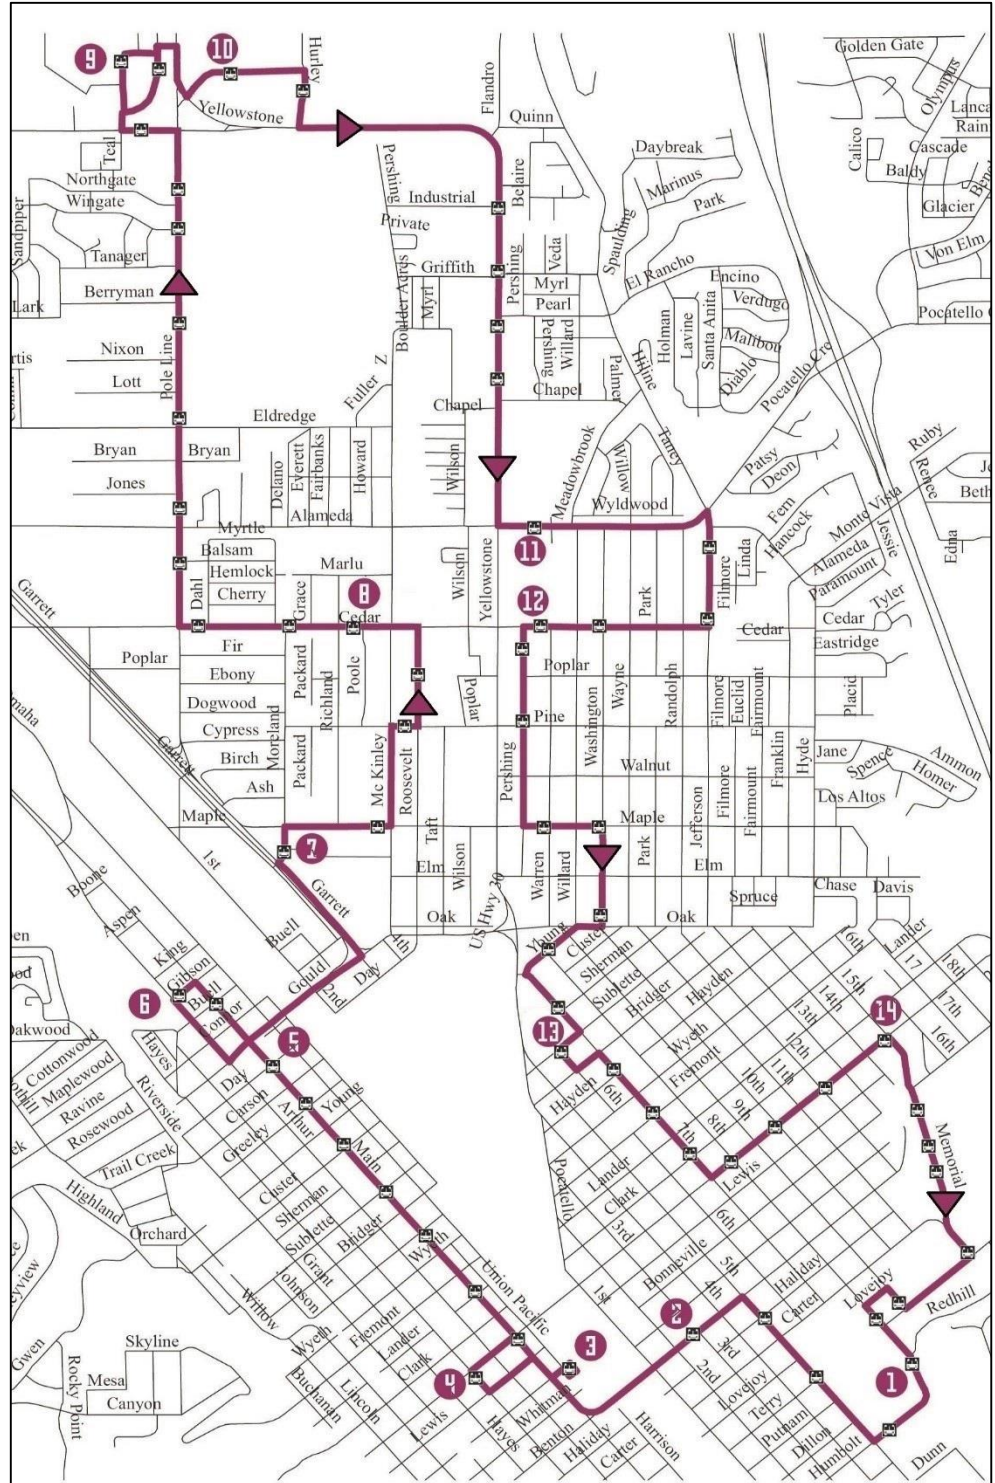

# A Route Schedule

Effective July 14, 2017

**6:13am to 6:13pm (Monday-Friday)**  
**9:13am to 5:13pm (Saturday)**

Stop:	Location:	Time:
1	<b>ISU Student Union</b>	<b>:13</b>
2	<b>Benton @ Albertsons</b>	<b>:16</b>
3	<b>Bonneville @ U.P. Avenue</b>	<b>:18</b>
4	<b>Marshall Public Library</b>	<b>:28</b>
5	<b>Main @ Day</b>	<b>:31</b>
6	<b>Gibson @ Arthur</b>	<b>:32</b>
7	<b>Westwood Mall</b>	<b>:35</b>
8	<b>Cedar @ Poole</b>	<b>:37</b>
9	<b>Pine Ridge Mall</b>	<b>:45</b>
10	<b>Pocatello Square</b>	<b>:48</b>
11	<b>Alameda @ Fred Meyer</b>	<b>:52</b>
12	<b>Cedar @ Warren</b>	<b>:00</b>
13	<b>6th @ Sublette</b>	<b>:05</b>
14	<b>Center @ 15th</b>	<b>:08</b>
1	<b>ISU Student Union</b>	<b>:13</b>

**PRT bus stops are indicated on the map with the time points numbered.**

**All scheduled times are minutes after the hour with common transfer points shaded in gray.**

**For more information,  
 please call 208-234-ABUS (2287)  
[www.pocatellotransit.com](http://www.pocatellotransit.com)**